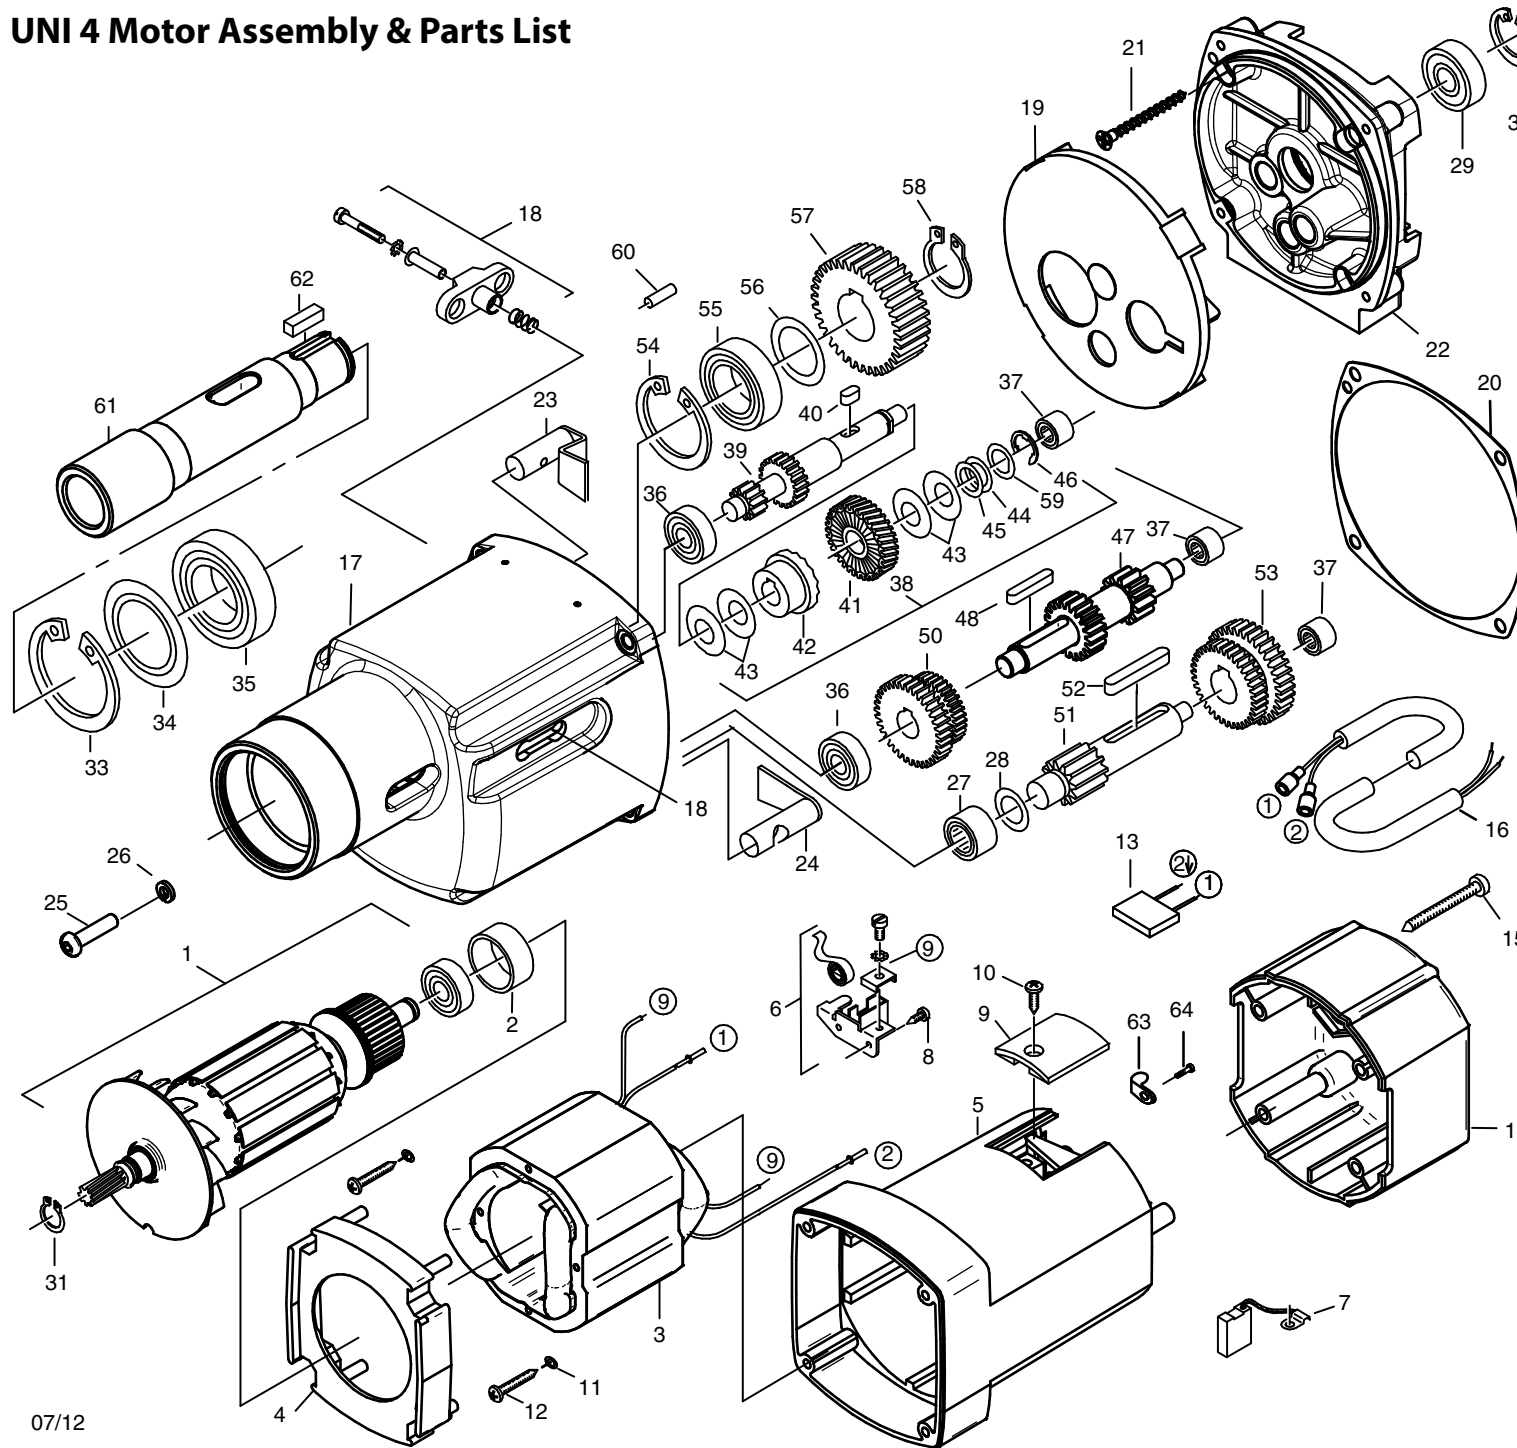

# UNI 4 Motor Assembly & Parts List

Nr.	Description	Qty	Part No.
1	Armature 240V	1	EIB357
1	Armature 110V	1	EIB357-1
2	Uni3/4 Armature Bearing Cap	1	EIB194
3	Field Coil 240V	1	EIB360-2
3	Field Coil 110V	1	EIB360-1
4	Fan cover	1	EIB362
5	Motor Housing	1	EIB019
6	Brush Holder	2	EIB036
7	Carbon Brush	2	EIB047
8	Screw HC 2,9x13	4	EIB196
9	Brush Cover	2	EIB020
10	Screw HC 4,2x13	2	EIB154
11	Spring Washer S6	2	EIB197
12	Screw HC 4,2x25	2	EIB155
13	Capacitor	1	EIB139
14	Drill Cap	1	EIB364
15	Screw HC 4,8x50	4	EIB157
17	Gear Box Housing	1	EIB365
18	Gear Change Assembly	2	EIB017
19	Gear Plate Shield	1	EIB366
20	Gear Box Gasket	1	EIB367
21	Screw 4,5x50	4	EIB368
22	Gear Plate	1	EIB369
23	Gear Lever	1	EIB370
24	Gear Lever	1	EIB371
25	Screw M5x2,5	4	EIB372
26	M5 Spring Washer	4	EIB082
27	Needle Bearing RNA 4900	1	EIB162
28	Washer	1	EIB163
29	Bearing "6201 2RS	1	UDC024
30	Circlip 32/1,2	1	EIB043
31	Circlip11,1	1	EIB143
33	Circlip 55/2	1	EIB374
34	Washer	1	EIB375
35	Bearing 6006 2RS	1	UDC007
36	Bearing 6000	2	UDC001
37	Needle Bearing HK 0810	3	UDC020
38	Clutch Gear assembly	1	EIB373
39	Trailer Gear	1	EIB378
40	Fitting Key 5x5x10	1	EIB146
41	Clutch Gear - Worm Drive (standard)	1	EIB060
41	Clutch Gear - Straight Drive (FR only)	1	EIB060-A
42	Clutch Coupling	1	EIB015
43	Washer 28/12,2x1	4	EIB147
44	Thrust Washer	1	EIB379
45	Washer 12/18x2,0	1	EIB148
46	Circlip 9	1	EIB149
47	Trailer Gear	1	EIB380
48	Fitting Key A5x5x28	1	EIB034
50	Gear Block	1	EIB381
51	Trailer Gear	1	EIB382
52	Fitting Key A6x6x40	1	EIB383
53	Gear Block	1	EIB384
54	Circlip 47/1,75	1	EIB385
55	Bearing 6005 2RS	1	UDC005
56	Compressor Ring 25x0,1	1	EIB165
57	Main Gear	1	EIB016
58	Circlip 24/1,2	1	EIB041
59	Thrust Washer	1	EIB386
60	Locating Dowell 5x16	1	EIB387
61	Spindle	1	EIB388
62	Key B6x6x20	1	EIB164
63	Eibenstock Cable Clip	1	EIB085
64	Screw HC 4,2x19	1	EIB359